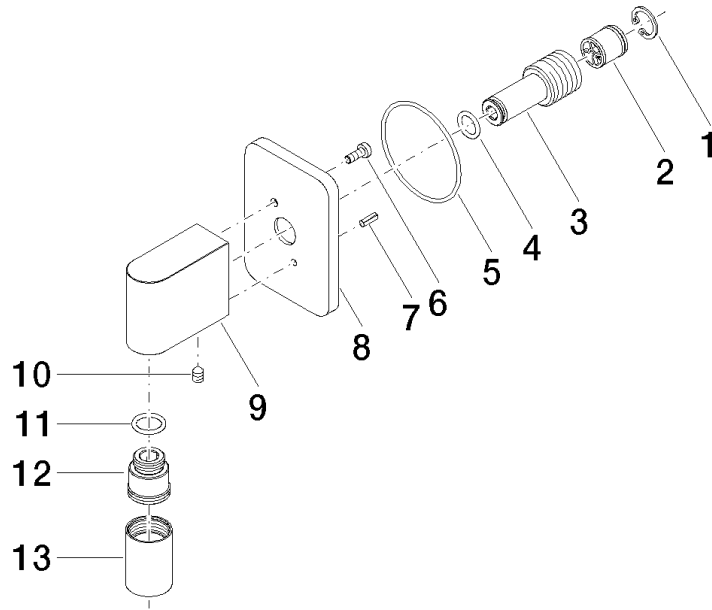

**LULU Wall elbow - Chrome**

LULU

28 450 710

- 3/8" shower outlet
- rosette 78 x 55 mm
- 1/2" connection

Intrinsic protection against back flow.

Chrome

28 450 710-00

Brushed Platinum

28 450 710-06

**Recommended miscellaneous**

**Concealed wall elbow -**

35 085 970 90

- max. recess depth 163 mm
- min. recess depth 90 mm

28 450 710

mm [inches]

### Flow rate chart

### Spare parts list

No.	Item Number	Name	Quantity used	Delivery time
1	09 16 01 014 90	ring	1	2
2	90 23 01 040 00 90	back-flow preventer	1	2
3	09 24 03 116 20 90	nipple	1	2
4	09 14 10 008 90	seal	1	2
5	09 14 10 142 90	seal	1	2
6	09 30 30 054 90	screw	1	2
7	09 31 11 026 90	pin	1	2
8	09 27 71 002-00	rosette	1	10
9	09 11 03 026 20-00	connection	1	60
10	09 31 11 005 90	pin	1	2
11	90 14 10 077 00 90	seal	1	2
12	09 24 03 107 20 90	nipple	1	2
13	90 21 02 069 00-00	cover	1	10