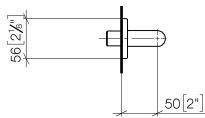

**LULU Wall elbow - Chrome**

LULU

28 450 710

- 3/8" shower outlet
- rosette 78 x 55 mm
- 1/2" connection

Intrinsic protection against back flow.

Chrome

28 450 710-00

Brushed Platinum

28 450 710-06

**Recommended miscellaneous**

**Concealed wall elbow -**

35 085 970 90

- max. recess depth 163 mm
- min. recess depth 90 mm

28 450 710

mm [inches]

### Flow rate chart