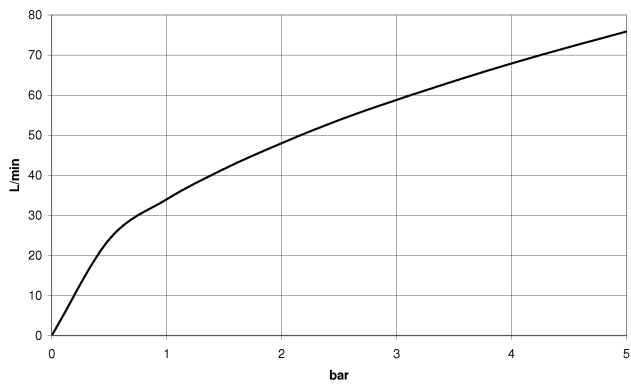

**LULU Wall elbow - Chrome**

LULU

28 450 710

- 3/8" shower outlet
- rosette 78 x 55 mm
- 1/2" connection

Intrinsic protection against back flow.

Chrome

28 450 710-00

Brushed Platinum

28 450 710-06

**Recommended miscellaneous**

**Concealed wall elbow -**

35 085 970 90

- max. recess depth 163 mm
- min. recess depth 90 mm

28 450 710

mm [inches]

### Flow rate chart